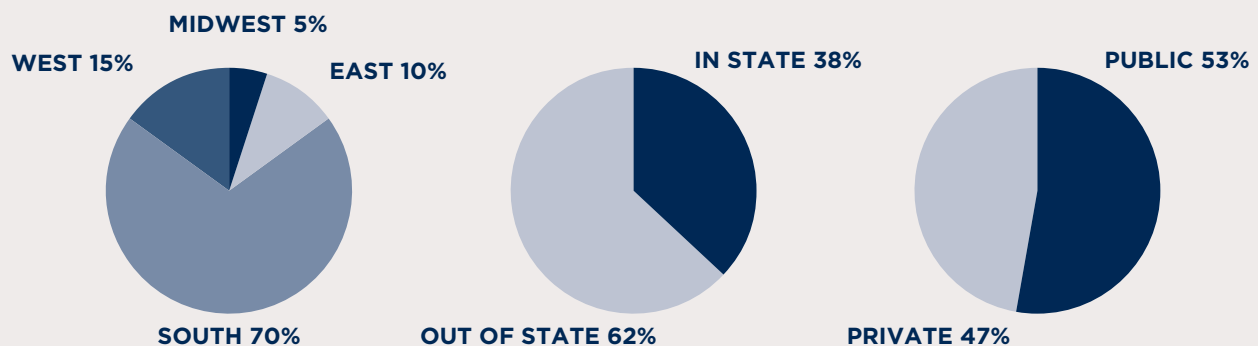

ATHLETICS

- At BA, 86% of boys and 74% of girls participate in a varsity sport.
- BA holds 88 team state championships in school history; 26 of which have been won in the past five years in nine sports.
- Seventy-four alumni played college athletics in 15 different sports in 2019-2020.
- BA has sent nine alumni to the NFL including two Super Bowl Champions and two first round draft picks.
- Our alumni also include three NBA players including three McDonald's All-Americans.
- Two alumni currently play major league baseball.
- One alumni has gone on to be a track and field professional athlete.

*SERVICE & LEADERSHIP

- In 2019-2020, our students served at 60 different Nashville-area sites.
- Forty-eight students served abroad on faculty-led mission trips in 2019-2020.
- Twenty-four students were selected to participate in Youth Leadership Brentwood, a city-wide, select leadership program, over the past five years.

*students are not required to complete service hours

Class of 2020 Enrollment Highlights

99% of the Class of 2020 was admitted to a 4-year college. These 109 graduates will enroll in **49** different colleges in **21** states and the District of Columbia.

Students were awarded over **$9.6** million dollars in academic, athletic, talent, or leadership scholarships, not including the TN Hope Scholarship.